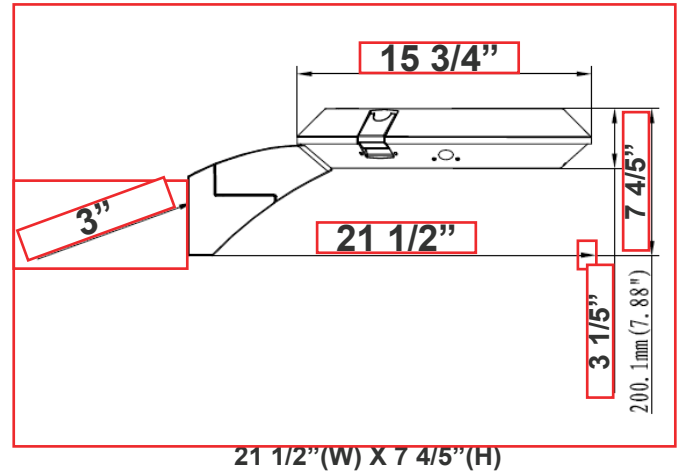

Ideal for airports, auto dealerships, corporate offices, education, government, healthcare, industrial warehouses, municipal parking, gas stations, convenient stores, recreation and public venues, restaurants, hospitality, retail and grocery stores.

Features

- Aluminum Housing ,Outdoor Powder Coated
- 7-Year Warranty
- Multi CCT and Power: Selectable Switch Inside Of The Fixture

Technical Specifications

Electrical:

- Voltage: 100-277V AC 50/60Hz
- Wattage: 90W/120W/150W
- Power Factor: 0.95
- Efficacy: 150LM/W

Mechanical:

- Aluminum Housing , Outdoor Powder Coated
- Pole/Wall Mount. Fits on Square Poles & Up to 3" Dia. Round Poles
- Programmable Bi-Level Motion Sensor & Emergency Backup Options
- Operating Temperature: -86°F~122°F
- IP Rating: IP66, Suitable for Wet Locations
- 7-Year Warranty

Lighting:

- Multi CCT and Power: Selectable Switch Inside Of The Fixture
- Dimmable: 0~10V Dimming
- LED: SMD 3030
- Total Lumens: 22500LM Max.
- Color Temperature: 3000K/4000K/5000K
- Color Rendering index: >70
- Beam Angle: Type V (150° X 150°)
- Lifespan: 70000 Hrs.

Applications:

- Ideal for Gardens, Amusement Parks, Residential Areas, Courtyards, Industrial Parks, and Pedestrian Streets.

Phone: (877) 805-2252 | Fax: (877) 805-2252
www.westgatemfg.com

WG-04062022