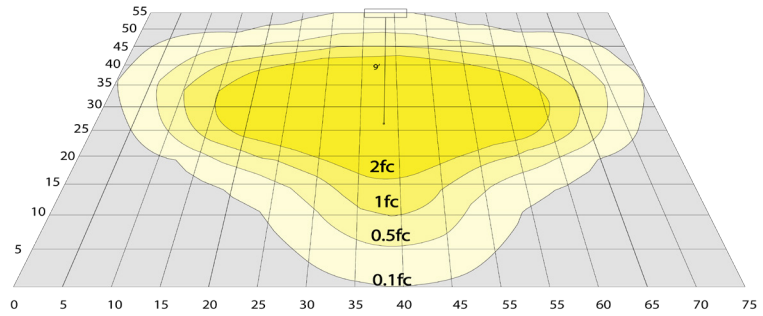

Lighting:

- Multi CCT and Power: Selectable Switch Inside Of The Fixture
- Dimmable: 0~10V Dimming
- LED: SMD 3030
- Total Lumens: 22500LM Max.
- Color Temperature: 3000K/4000K/5000K
- Color Rendering index: >70
- Beam Angle: Type V (150° X 150°)
- Lifespan: 70000 Hrs.

BUD Rating: B1-U1-G0

20W 5000K, Area 55'x 75' Mounting Height: 9'

Other Views:

Pole/Wall Mount

Lens View

Performance Table: GPX-90-150W-MCTP-PWM

MODEL NO.	Wattage	Voltage	Lumens	Color Temp.	BUG Rating	LPW
GPX-90-150W-MCTP-PWM	90W 120W 150W	120-277V	13500LM 18000LM 22500LM	3000K 4000K 5000K	B1-U1-G0	150