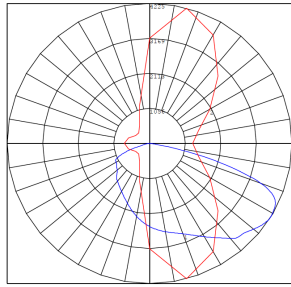

BUD Rating: B1-U1-G0

20W 5000K, Area 55'x 75' Mounting Height: 9'

Other Views:

Pole/Wall Mount

Lens View

Performance Table: GPX-90-150W-MCTP-PWM

MODEL NO.	Wattage	Voltage	Lumens	Color Temp.	BUG Rating	LPW
GPX-90-150W-MCTP-PWM	90W 120W 150W	120-277V	13500LM 18000LM 22500LM	3000K 4000K 5000K	B1-U1-G0	150